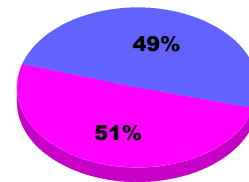

YTD Status Quo Clubs 2012-2013

Status Quo Clubs Compared to Status Quo Members

Legend: Status Quo Clubs (Cyan), Total Status Quo Members (Green)

MEMBERSHIP

Membership Results
2012-2013

Membership
2011-2012

Month	Net Memb Goal	Actual New Memb	Actual Dropped Memb	Gain/Loss of Memb	Gain/Loss of Memb
Jul/Aug/Sep		38	-28	10	-20
Totals		38	-28	10	-20

Membership Results 2012-2013

Goal, New, Dropped, Gain/Loss

Legend: Goal (Cyan), Actual (Green), Dropped (Yellow), Gain Loss (Magenta)

Comparison of Membership Gain/Loss

Current Year Compared to the Previous Year

Legend: Current Year (Cyan), Previous Year (Green)

Gender Comparison 2012-2013

Jul/Aug/Sep

Legend: Male (Blue), Female (Magenta)